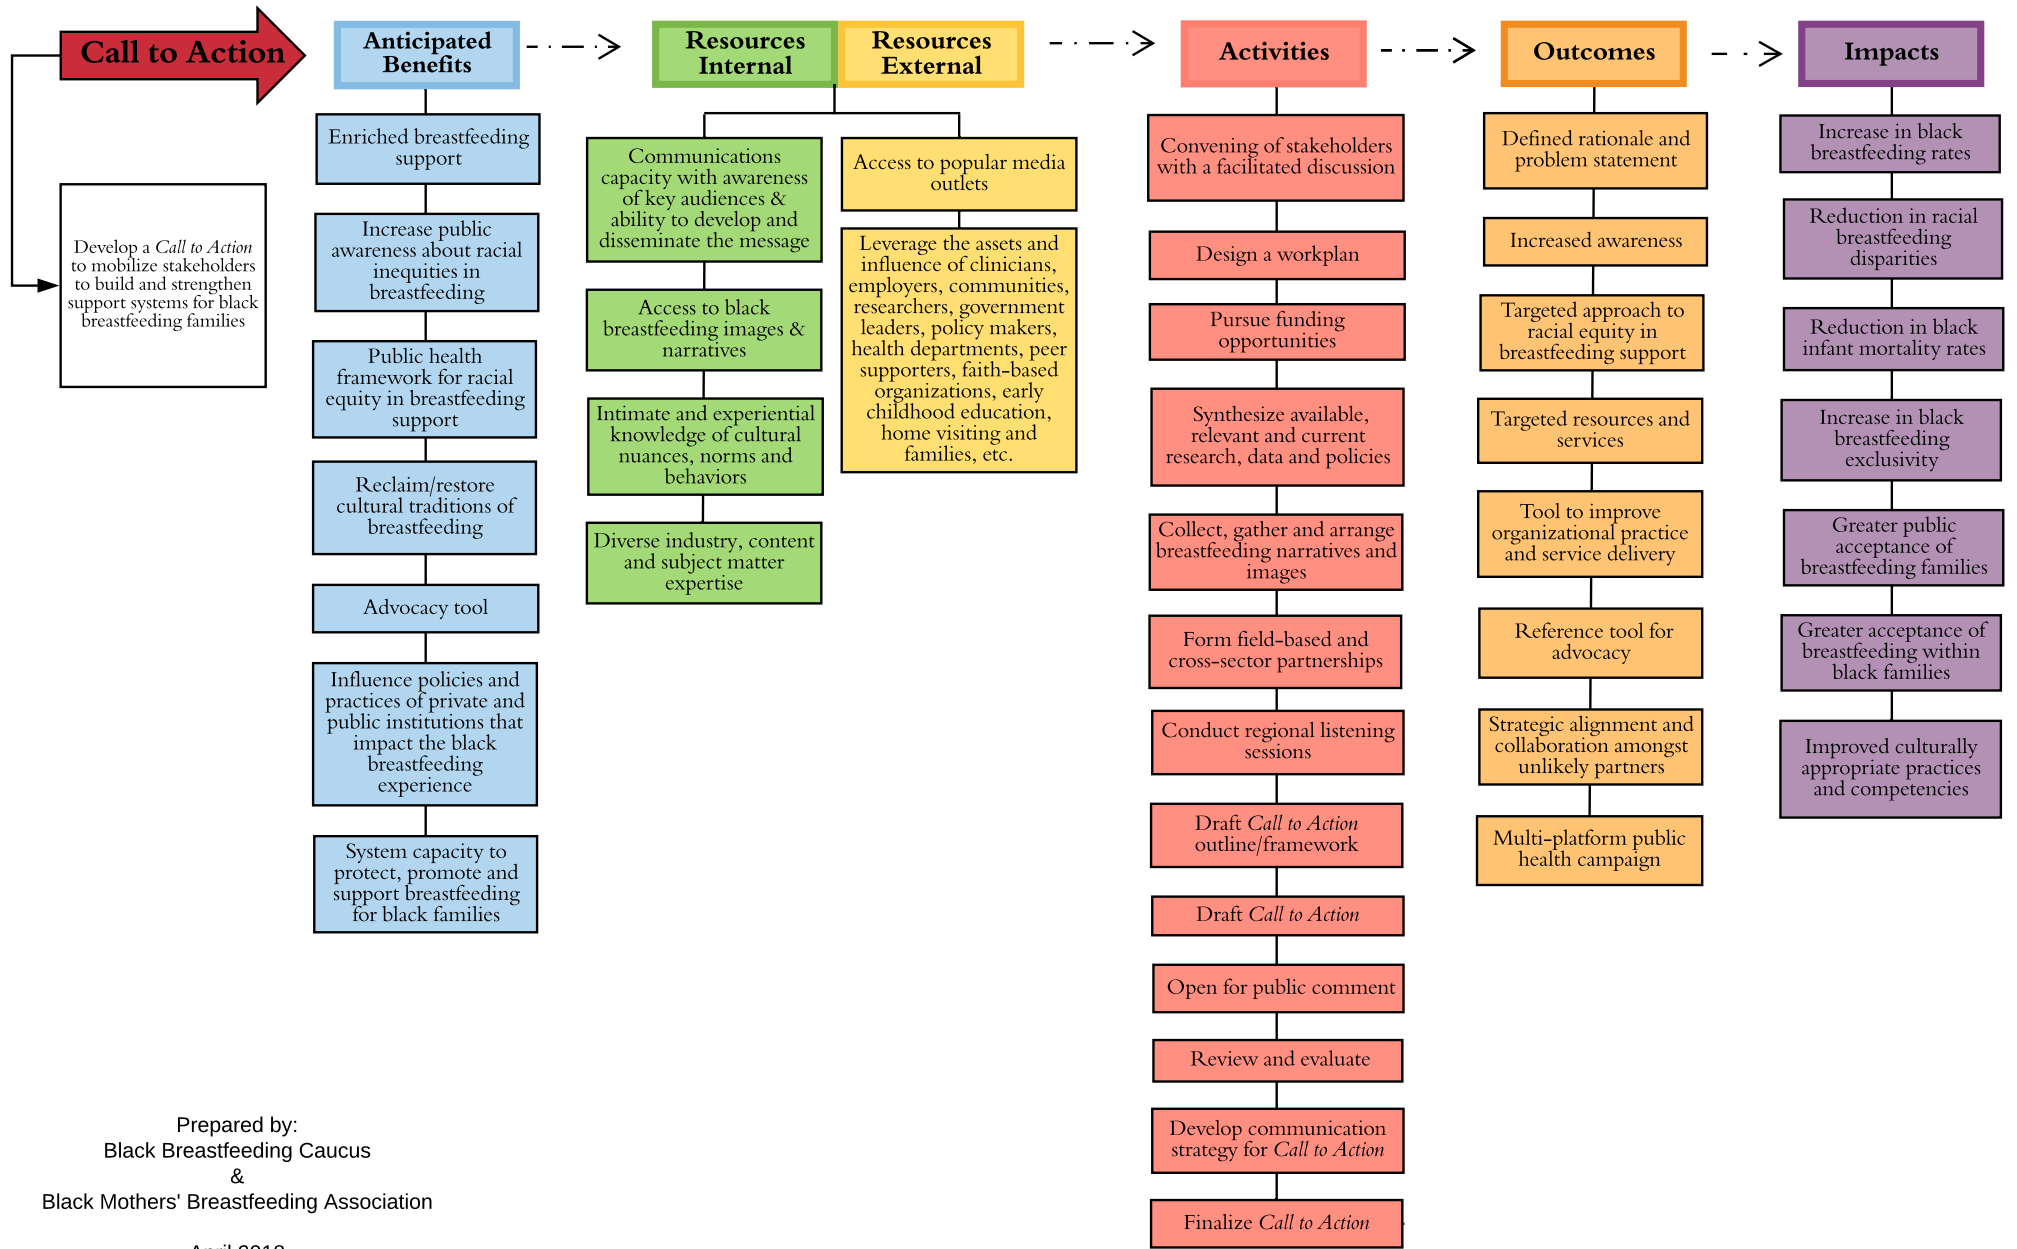

Black Breastfeeding Caucus (BBC)

Call to Action to Support Breastfeeding for Black Families

(This Logic Model is the Guide for the Development of the Call to Action)

Prepared by:
Black Breastfeeding Caucus
&
Black Mothers' Breastfeeding Association

April 2018

CALL TO ACTION TO SUPPORT BREASTFEEDING FOR BLACK FAMILIES TOOL